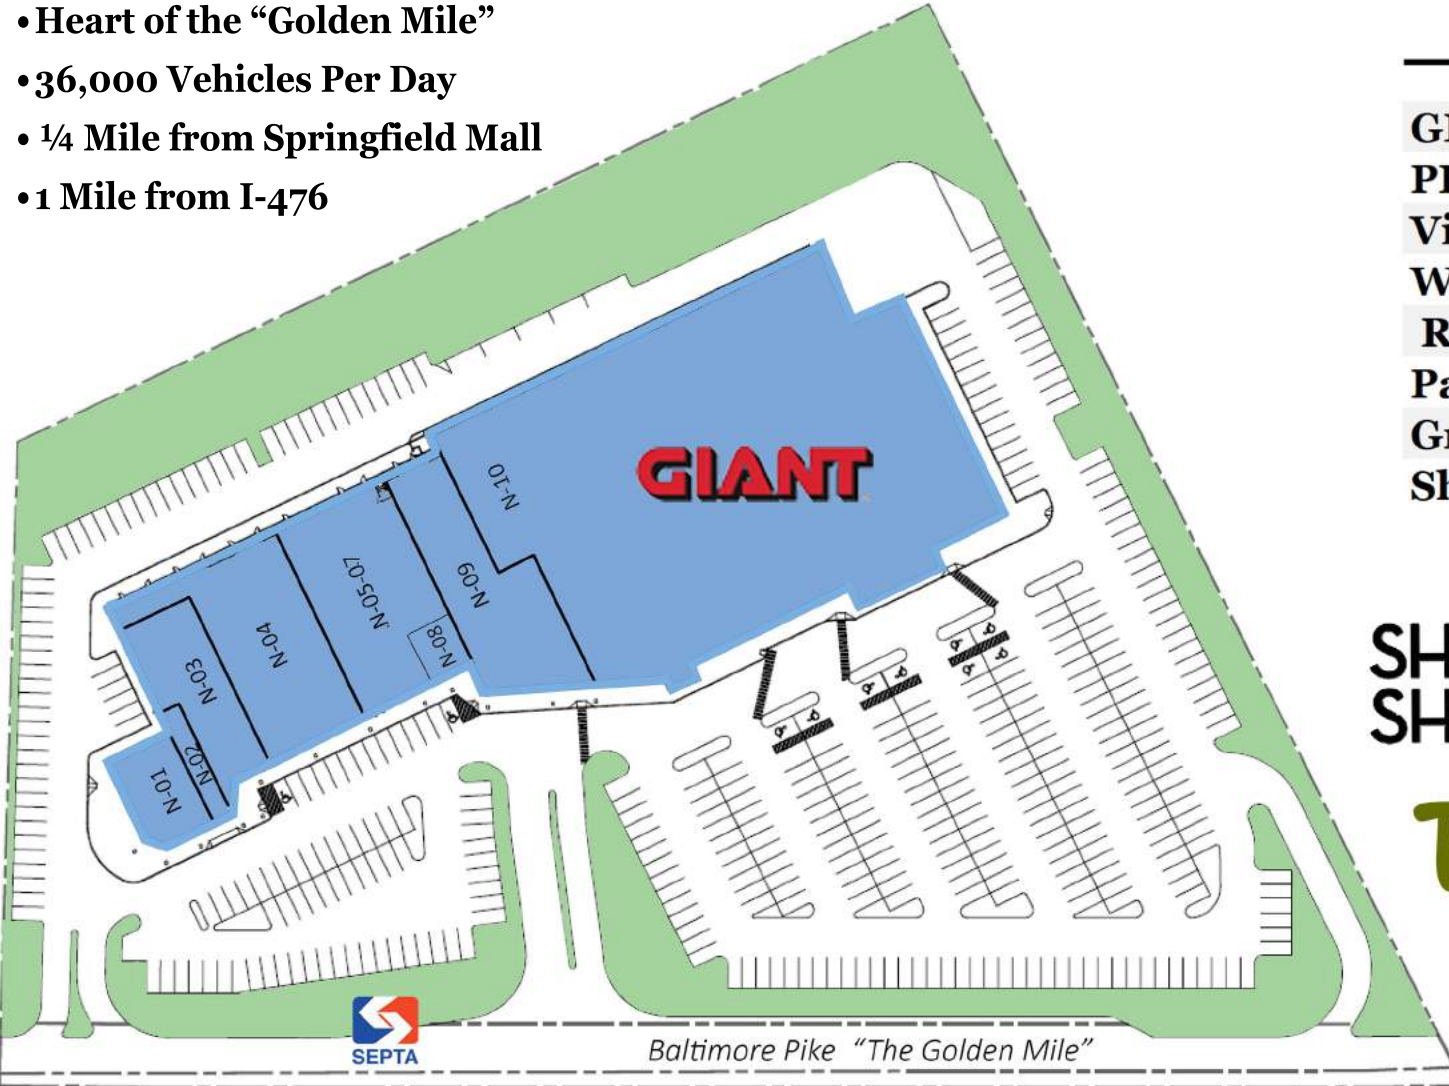

Springfield Square North Shopping Center

950 Baltimore Pike, Springfield, PA 19064

Population

3 Miles

144,718

Households

5 Miles

367,977

Avg. HH Income

56,442

\$126,900

139,954

\$111,700

**36,000
Vehicles
Per Day**

Springfield Square North Shopping Center

950 Baltimore Pike, Springfield, PA 19064

- Heart of the “Golden Mile”
- 36,000 Vehicles Per Day
- ¼ Mile from Springfield Mall
- 1 Mile from I-476

TENANTS

GIANT	N-10
PFFCU	N-09
Visionworks	N-08
Wine & Spirits	N-05-07
Rally House	N-04
Panera Bread	N-03
Great Clips	N-02
Shake Shack	N-01

RALLY HOUSE LOCAL STUFF
GIANT
Panera BREAD
SHAKE SHACK

Springfield Square North

Baltimore Pike

Main Line Health
five BELOW
Bertucci's

Springfield Square Central

NATIONAL REALTY CORPORATION
EST. 1960

LA FITNESS
HOBBY LOBBY
TARGET
Chick-fil-A