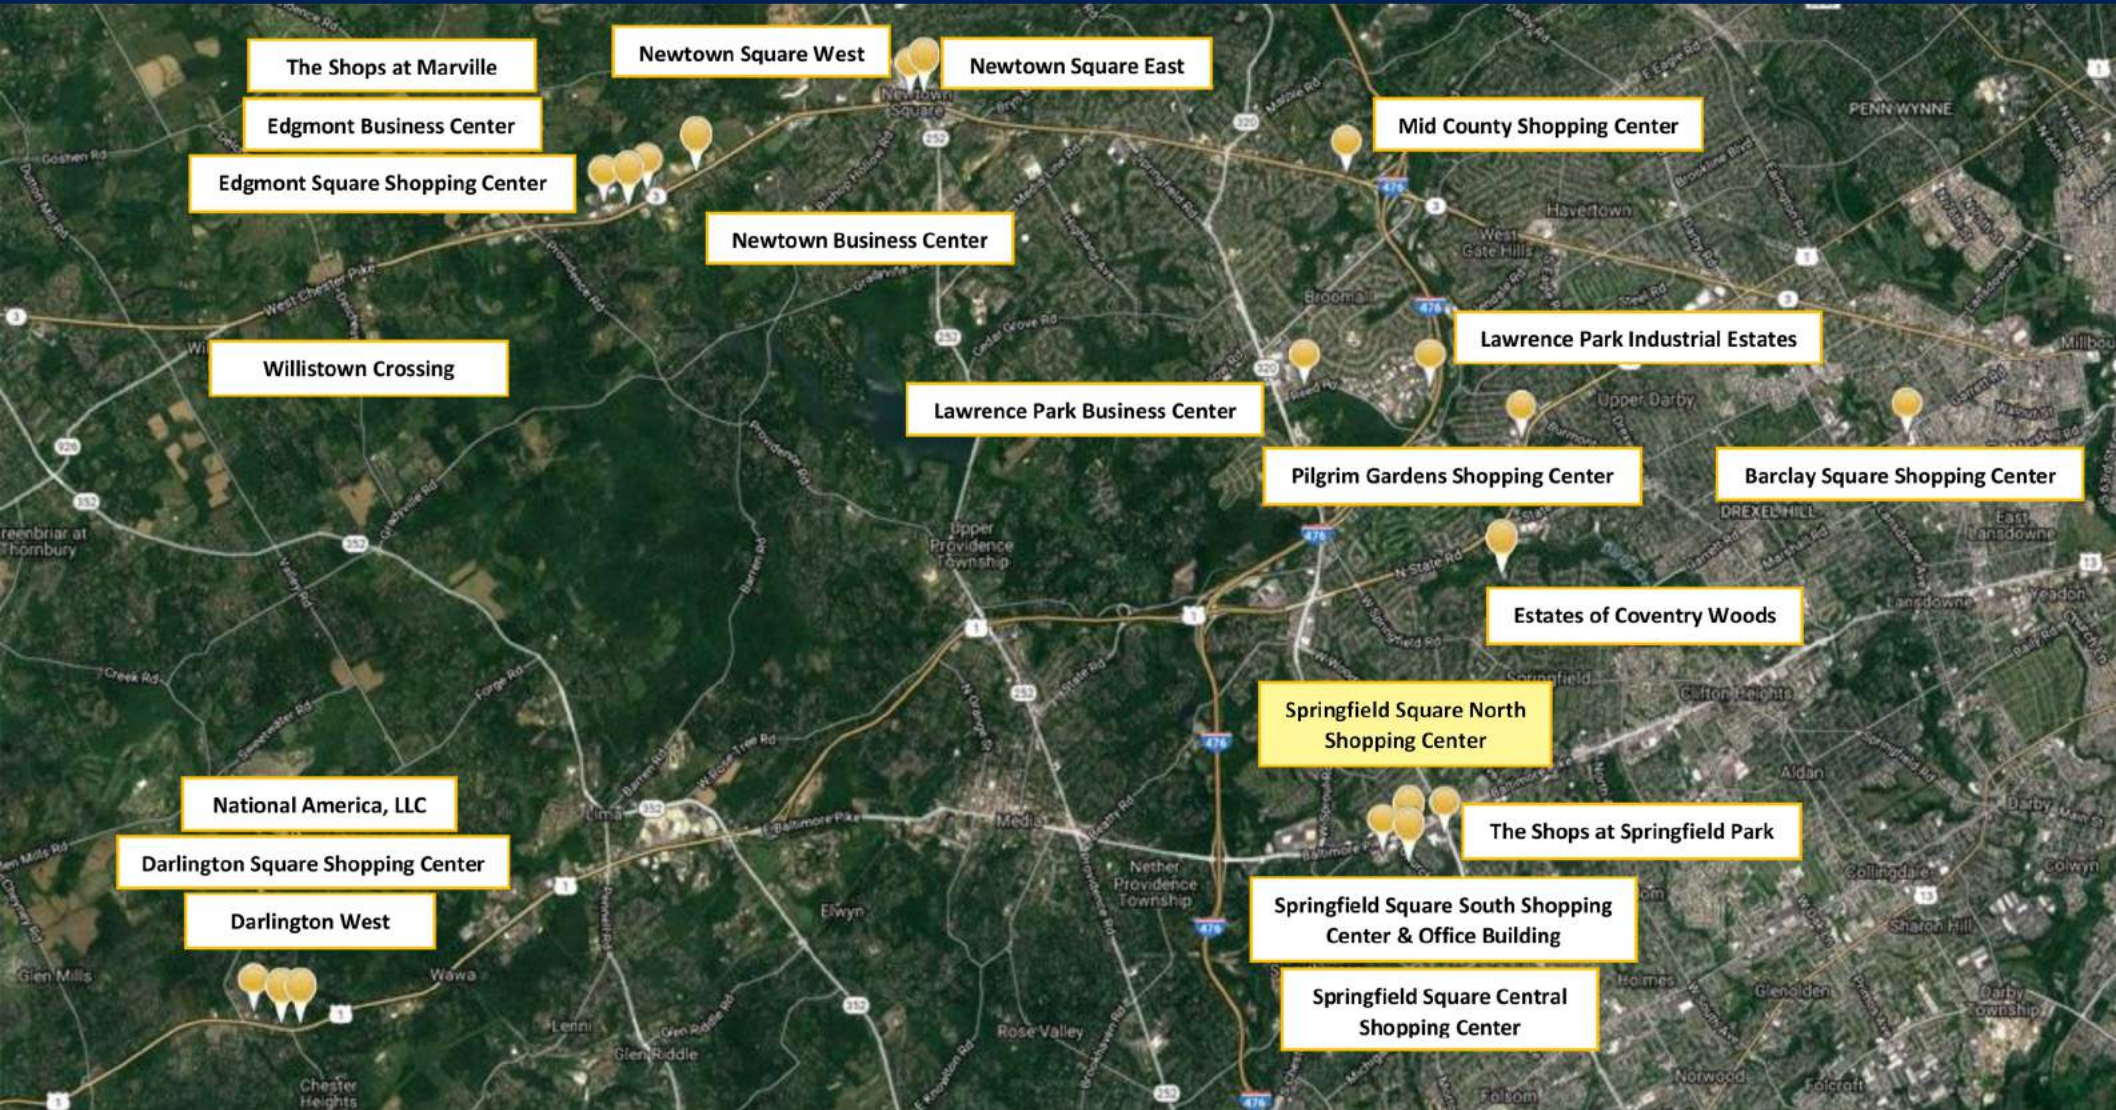

- Heart of the “Golden Mile”
- 36,000 Vehicles Per Day
- ¼ Mile from Springfield Mall
- 1 Mile from I-476

TENANTS

GIANT	N-10
PFFCU	N-09
Visionworks	N-08
Wine & Spirits	N-05-07
Rally House	N-04
Panera Bread	N-03
Great Clips	N-02
Shake Shack	N-01

*Pictures shown are for illustration purpose only.

Join Our Family of Shopping Centers!

FedEx
LONGHORN STEAKHOUSE
Olive Garden
FirstWatch THE DAYTIME CAFE
CH Children's Hospital of Philadelphia

Springfield Square South

RALLY HOUSE LOCAL STUFF
GIANT
Panera BREAD
SHAKE SHACK

Springfield Square North

Baltimore Pike

Main Line Health
five BELOW
Bertucci's

Springfield Square Central

NATIONAL REALTY CORPORATION
EST. 1960

LA FITNESS
HOBBY LOBBY
TARGET
Chick-fil-A

The Shops at Springfield Park

Building a Better Future in Delaware County, PA

• Since 1960 •

9 Mile Span