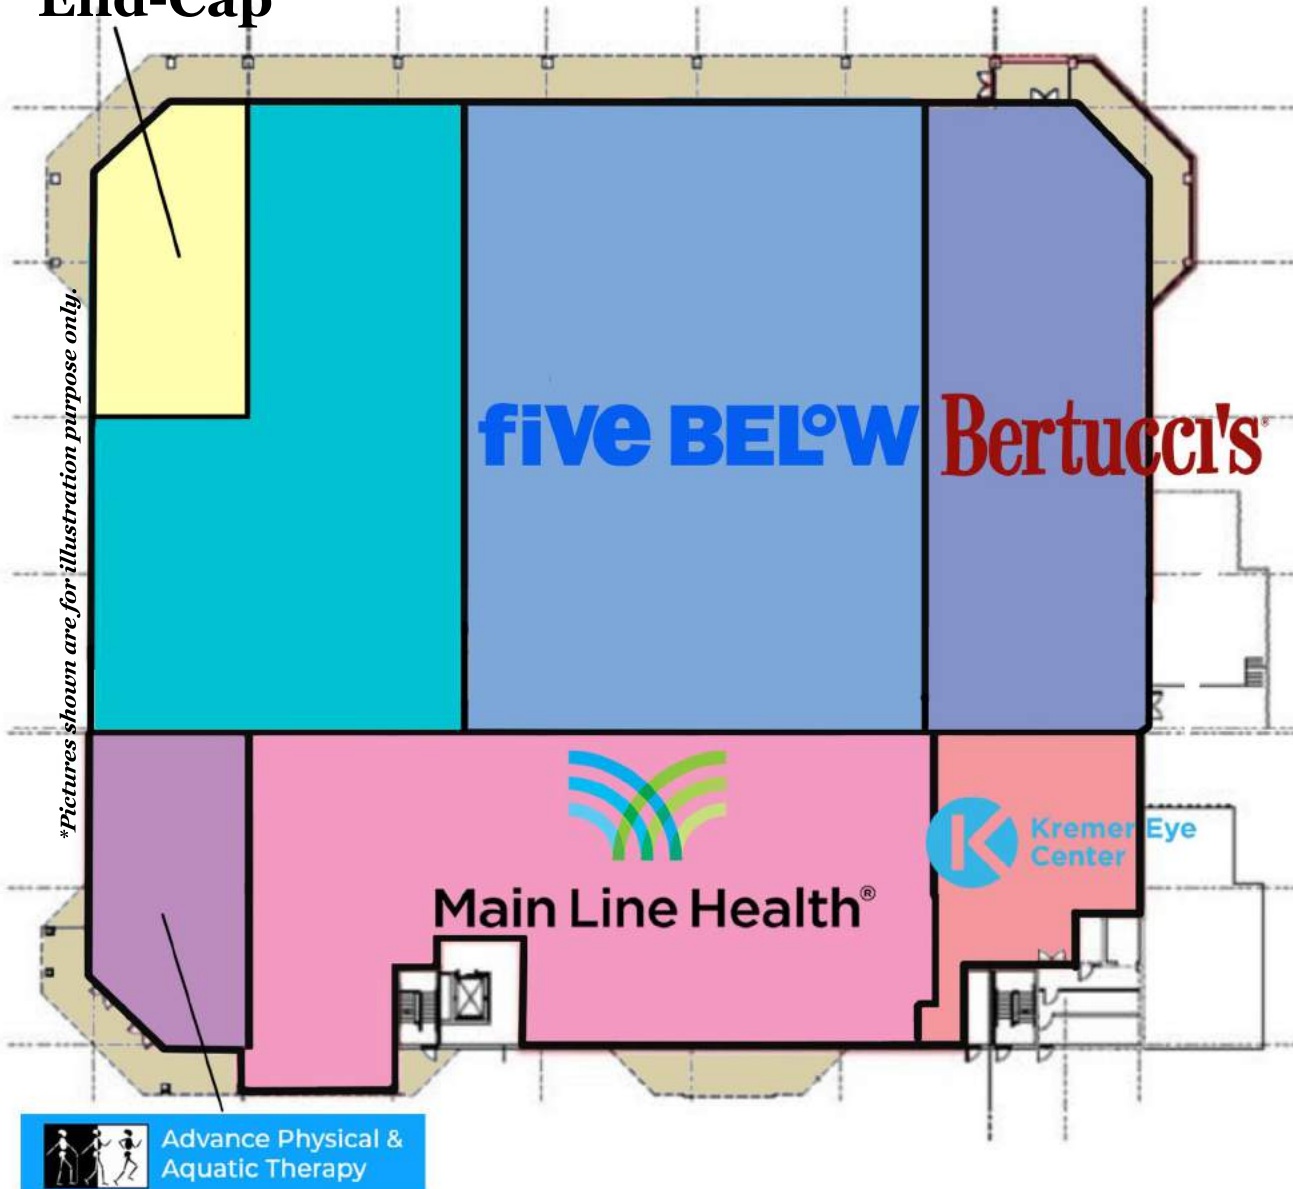

Springfield Square Central Shopping Center

965 Baltimore Pike, Springfield, PA 19064

NATIONAL REALTY CORPORATION
EST. 1960

	Population	Households	Avg. HH Income	36,000 Vehicles Per Day
3 Miles	144,718	56,442	\$126,900	
5 Miles	367,977	139,954	\$111,700	

Springfield Square Central Shopping Center

965 Baltimore Pike, Springfield, PA 19064

**2,600 SF
End-Cap**

- Heart of the “Golden Mile”
- 36,000 Vehicles Per Day
- 1 Mile from I-476

Join Our Family of Shopping Centers!

FedEx LONGHORN STEAKHOUSE
FirstWatch THE DAYTIME CAFE Olive Garden
Children's Hospital of Philadelphia

Springfield Square South

RALLY HOUSE LOCAL STUFF GIANT
SHAKE SHACK Panera BREAD

Springfield Square North

Baltimore Pike

Main Line Health®
five BELOW
Bertucci's

Springfield Square Central

NATIONAL REALTY CORPORATION
EST. 1960

LA FITNESS HOBBY LOBBY TARGET
Chick-fil-A

The Shops at Springfield Park

Building a Better Future in Delaware County, PA