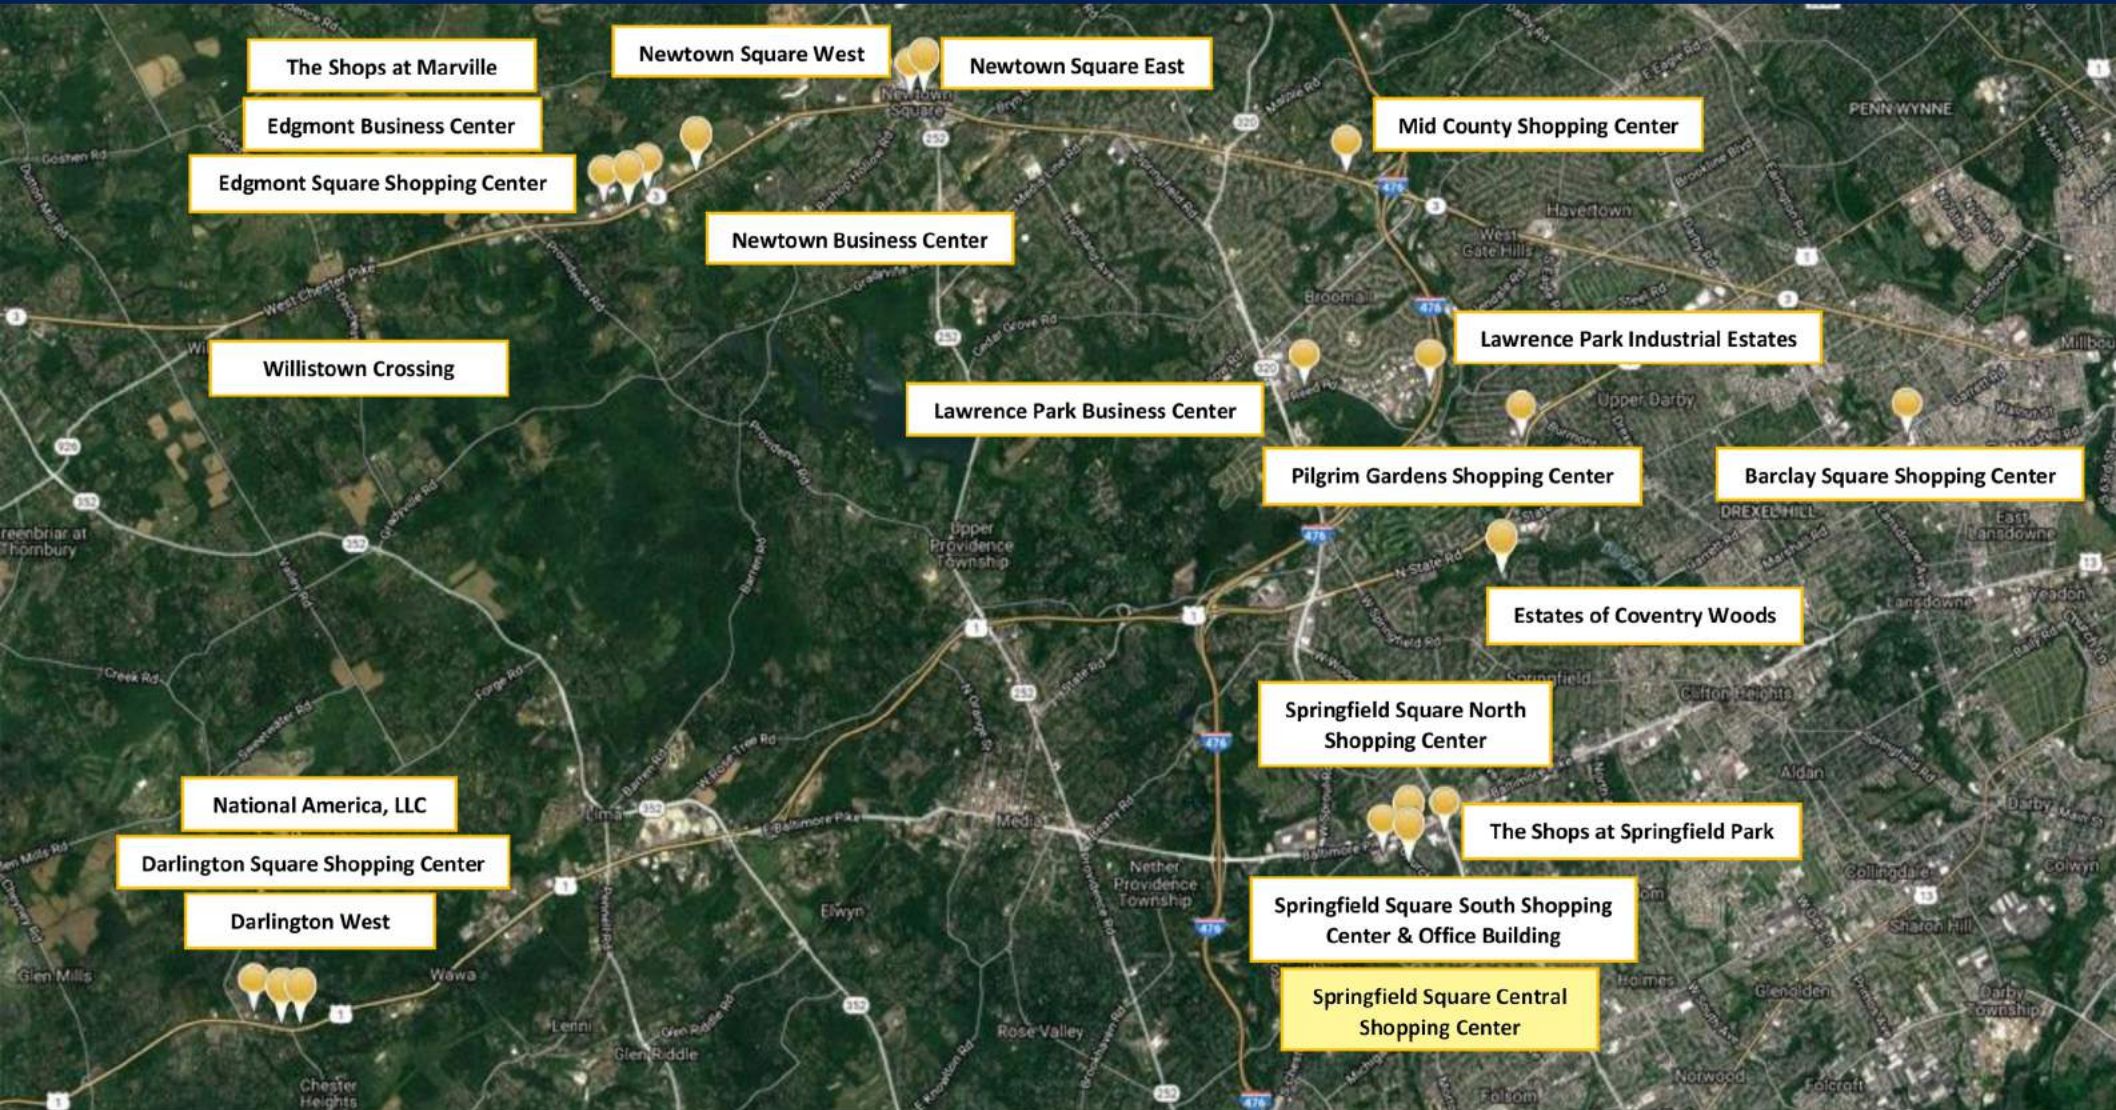

Springfield Square Central Shopping Center

965 Baltimore Pike, Springfield, PA 19064

**2,600 SF
End-Cap**

- Heart of the “Golden Mile”
- 36,000 Vehicles Per Day
- 1 Mile from I-476

Join Our Family of Shopping Centers!

FedEx LONGHORN STEAKHOUSE
FirstWatch THE DAYTIME CAFE Olive Garden
Children's Hospital of Philadelphia

Springfield Square South

RALLY HOUSE LOCAL STUFF GIANT
SHAKE SHACK Panera BREAD

Springfield Square North

Baltimore Pike

Main Line Health®
five BELOW
Bertucci's

Springfield Square Central

NATIONAL REALTY CORPORATION
EST. 1960

LA FITNESS HOBBY LOBBY TARGET
Chick-fil-A

The Shops at Springfield Park

Building a Better Future in Delaware County, PA

• Since 1960 •

9 Mile Span