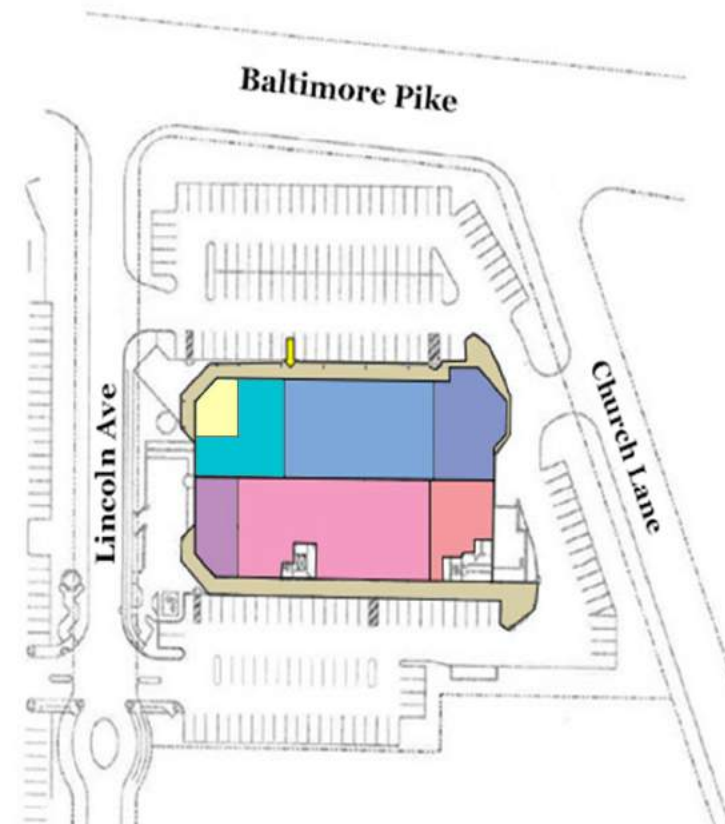

Springfield Square Central Shopping Center

965 Baltimore Pike, Springfield, PA 19064

NATIONAL REALTY CORPORATION
EST. 1960

	Population	Households	Avg. HH Income	36,000 Vehicles Per Day
3 Miles	144,718	56,442	\$126,900	
5 Miles	367,977	139,954	\$111,700	

Springfield Square Central Shopping Center

965 Baltimore Pike, Springfield, PA 19064

**2,600 SF
End-Cap**

- Heart of the “Golden Mile”
- 36,000 Vehicles Per Day
- 1 Mile from I-476

Join Our Family of Shopping Centers!

Baltimore Pike

Main Line Health®
five BELOW
Bertucci's

Springfield Square Central

NATIONAL REALTY CORPORATION
EST. 1960

LA FITNESS HOBBY LOBBY TARGET
Chick-fil-A

The Shops at Springfield Park

Building a Better Future in Delaware County, PA

• Since 1960 •

9 Mile Span