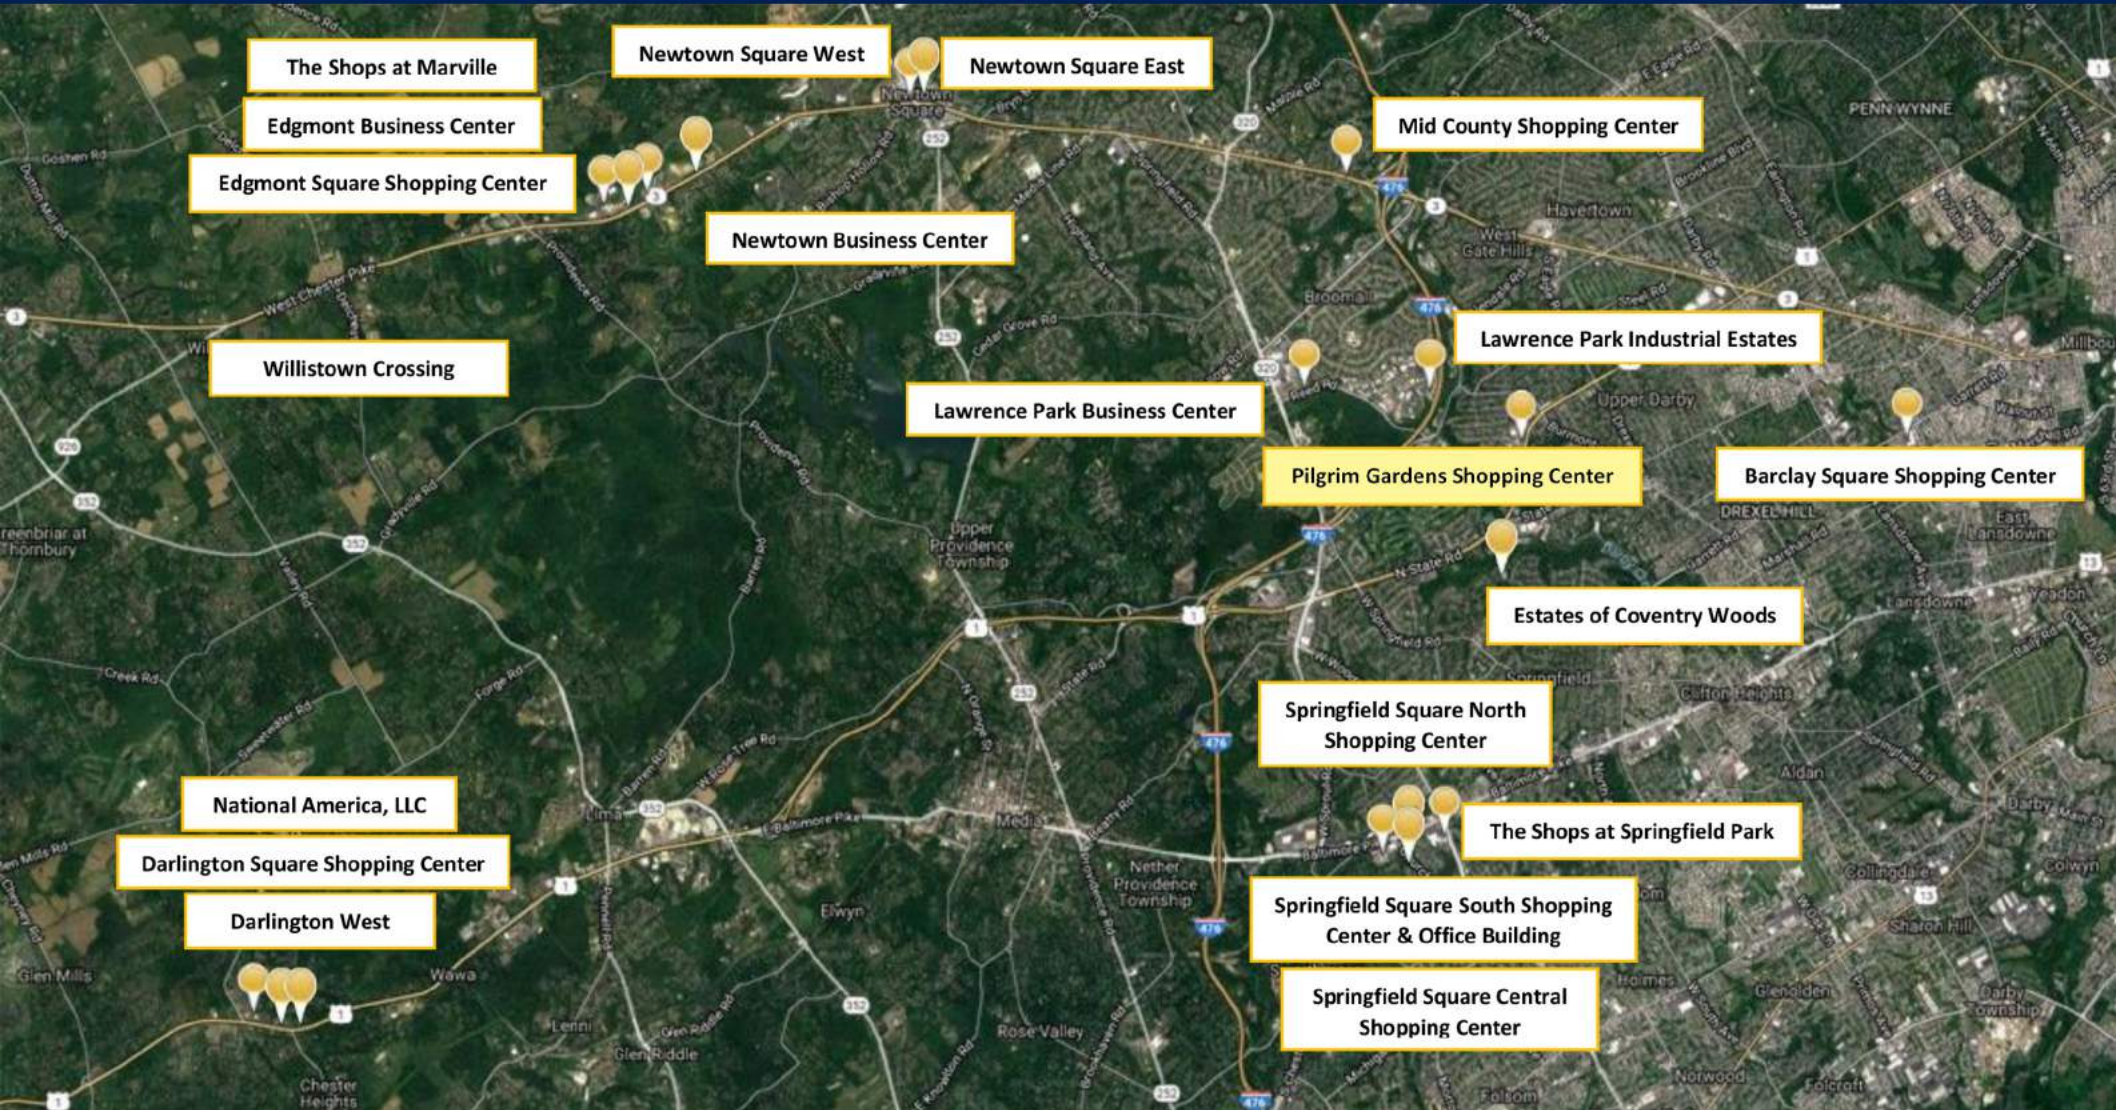

Pilgrim Gardens Shopping Center

5035-37 Township Line Road, Drexel Hill, PA 19026

	<u>Population</u>	<u>Households</u>	<u>Avg. HH Income</u>	28,000 Vehicles Per Day
3 Miles	159,833	59,914	\$128,600	
5 Miles	478,824	183,090	\$116,100	

Building a Better Future in Delaware County, PA

• Since 1960 •

9 Mile Span