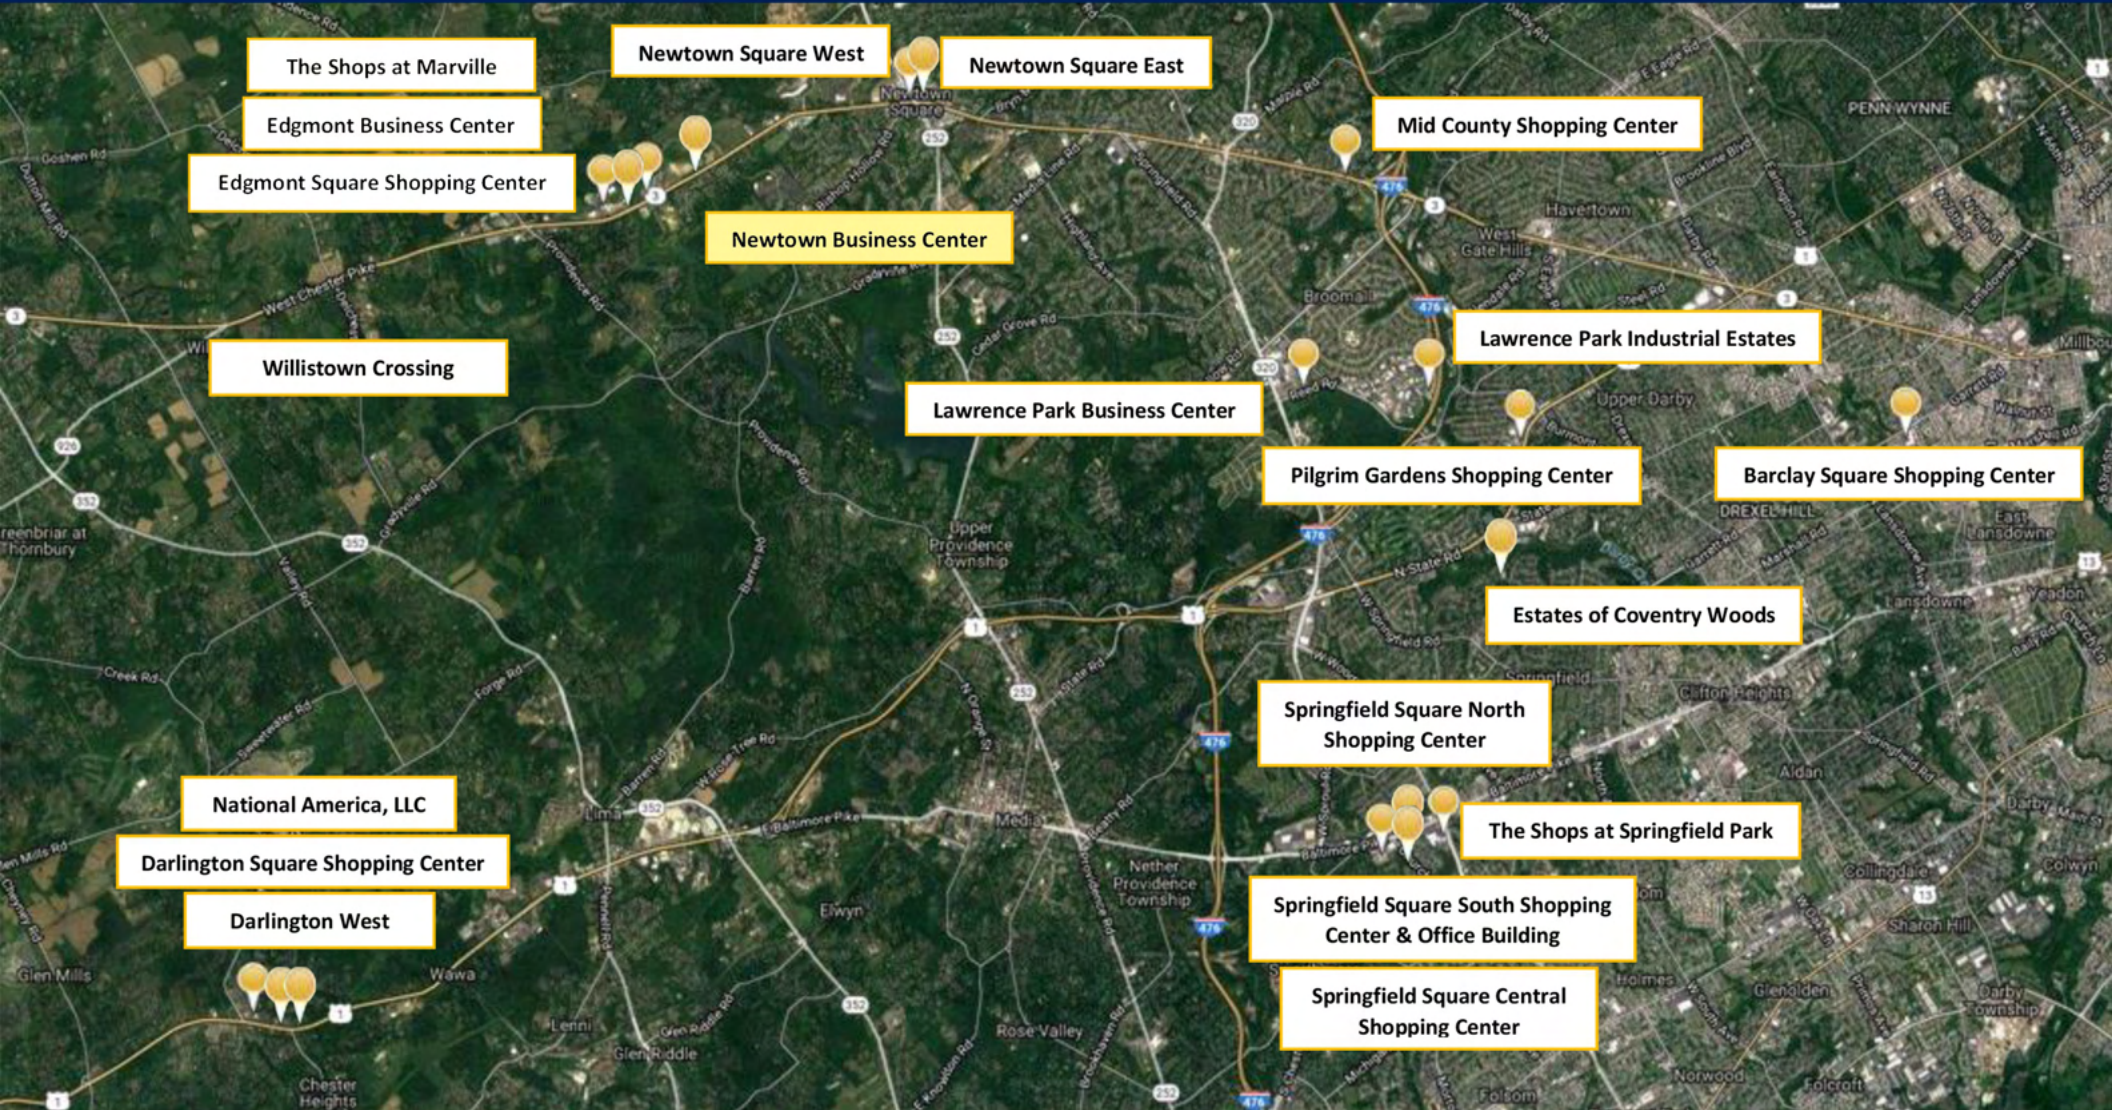

Newtown Business Center

4601 West Chester Pike, Newtown Square, PA 19073

Center contains Medical, Dentistry, Government, Wellness, Physical Therapy, Daycare, Educational Offices, US Post Office & more.

Comprised of 7 Buildings with Drive-Thru Access

Malvern School

West Chester Pike

Delaware County Veterans Memorial

Newtown Business Center is located on West Chester Pike (Route 3) in the high growth area of Edgmont/Newtown Square. This 7-building business center is composed of mixed-use office and light industrial tenants, offering a convenient location with dedicated turn lanes, great visibility from Route 3, and easy access to public transportation.

- Suites from 1,000-3,900 SF
- On West Chester Pike
- 2 Minutes from I-252
- 10 Minutes from I-202
- AmeriHealth ¼ Mile Away
- SAP HQ within 1 Mile

Building a Better Future in Delaware County, PA

• Since 1960 •