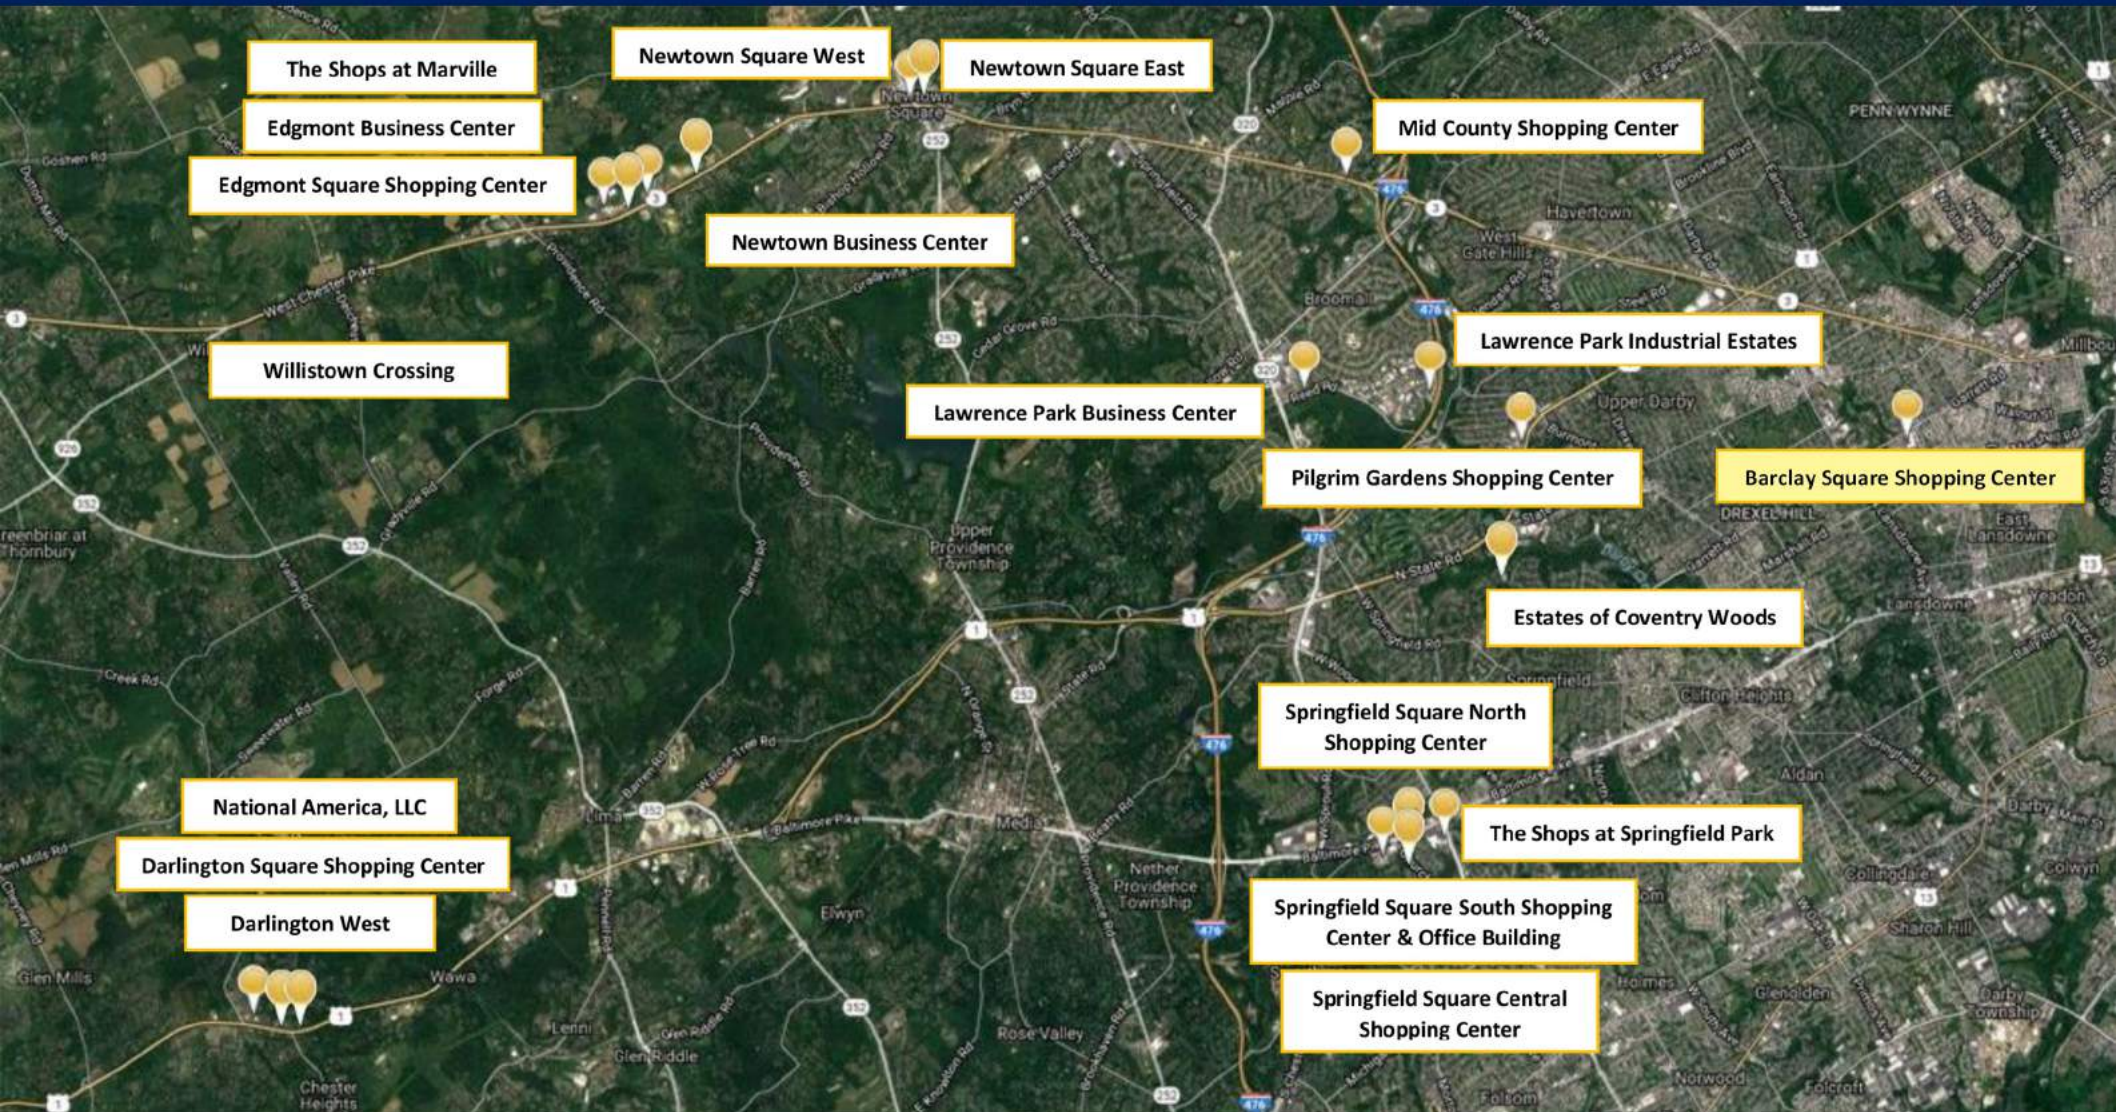

## —LOCAL SCHOOLS—

★ 10 Schools within 1.5 Miles

Approx. 10,000 Students

- Stonehurst Hills Elementary School
- Highland Park Elementary School
- Bywood Elementary School
- Beverly Hills Middle School
- St. Laurence School (Pre K-8th)
- Upper Darby High School
- Prendergast High School
- Bonner High School
- DCCC on Premises

\*Pictures shown are for illustration purpose only.

**1.5 Mile Radius**

**79,000 Population  
Within 1.5 Miles**

**10 Schools within 1.5 Miles  
Approx. 10,000 Students**

# Building a Better Future in Delaware County, PA

• Since 1960 •

9 Mile Span