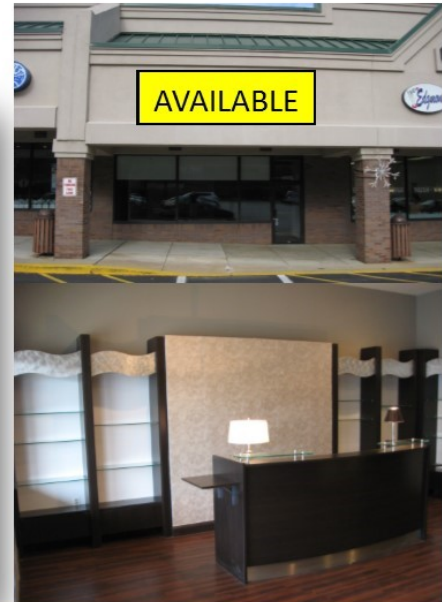

EDGMONT SQUARE SHOPPING CENTER

4829 West Chester Newtown Square, Pa. 19073

Last Small Space in Edgmont Square Shopping Center !
700 SF between Hand and Stone and Edgmont Nail Spa

National Realty Corp
610-328-1700
www.nationalrealtycorp.com